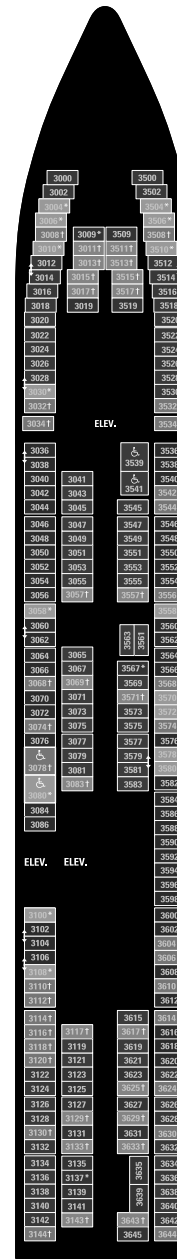

DECK 13

DECK 12

DECK 11

DECK 10

DECK 9

DECK 8

Serenade of the Seas®

SUITES

RS
OT
OS

GS
J3
J3

DECK 7

DECK 6

DECK 5

DECK 4

DECK 3

DECK 2

BALCONY

- 1B 2B 3B 4B
- 1D 2D 5D 6D
- 2D

OCEAN VIEW

- 1K
- 2M
- 1N 2N 3N 8N
- 1N 3N

INTERIOR

- 1V 2V 3V 4V 6V
- 2V
- 2W