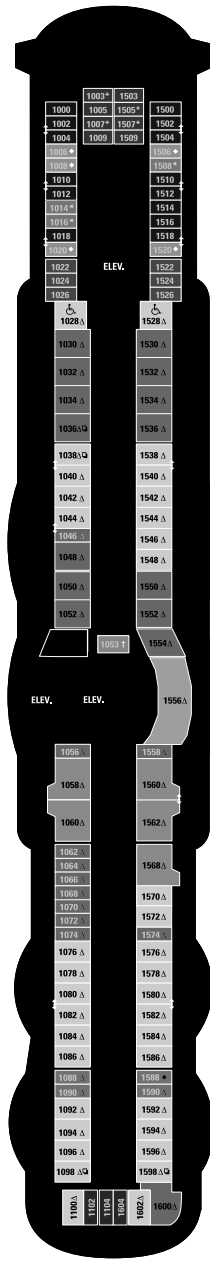

DECK 13

DECK 12

DECK 11

DECK 10

DECK 9

DECK 8

Serenade of the Seas®

SUITES

RS
OT
OS

GS
J3
J3

DECK 7

DECK 6

DECK 5

DECK 4

DECK 3

DECK 2

BALCONY

- 1B 2B 3B 4B
- 1D 2D 5D 6D
- 2D

OCEAN VIEW

- 1K
- 2M
- 1N 2N 3N 8N
- 1N 3N

INTERIOR

- 1V 2V 3V 4V 6V
- 2V
- 2W