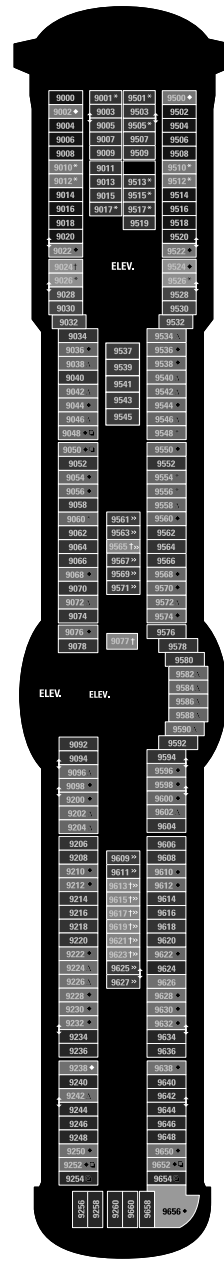

DECK 13

DECK 12

DECK 11

DECK 10

DECK 9

DECK 8

Serenade of the Seas®

SUITES

RS
OT
OS

GS
J3
J3

DECK 7

DECK 6

DECK 5

DECK 4

DECK 3

DECK 2

BALCONY

- 1B 2B 3B 4B
- 1D 2D 5D 6D
- 2D

OCEAN VIEW

- 1K
- 2M
- 1N 2N 3N 8N
- 1N 3N

INTERIOR

- 1V 2V 3V 4V 6V
- 2V
- 2W