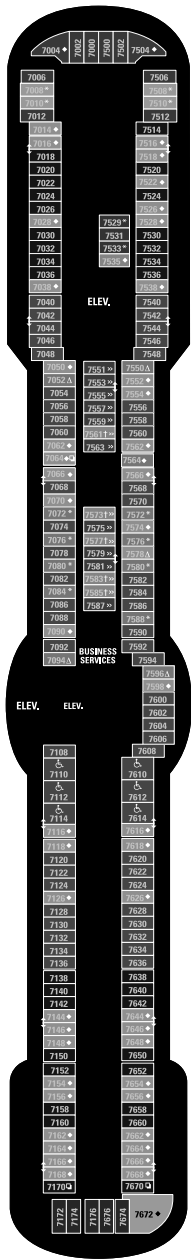

DECK 13

DECK 12

DECK 11

DECK 10

DECK 9

DECK 8

Serenade of the Seas®

SUITES

RS
OT
OS

GS
J3
J3

DECK 7

DECK 6

DECK 5

DECK 4

DECK 3

DECK 2

BALCONY

- 1B 2B 3B 4B
- 1D 2D 5D 6D
- 2D

OCEAN VIEW

- 1K
- 2M
- 1N 2N 3N 8N
- 1N 3N

INTERIOR

- 1V 2V 3V 4V 6V
- 2V
- 2W