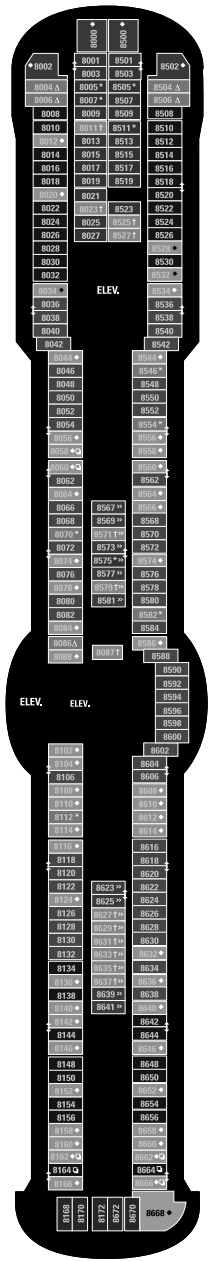

DECK 13

DECK 12

DECK 11

DECK 10

DECK 9

DECK 8

Serenade of the Seas®

SUITES

RS
OT
OS

GS
J3
J3

DECK 7

DECK 6

DECK 5

DECK 4

DECK 3

DECK 2

BALCONY

- 1B 2B 3B 4B
- 1D 2D 5D 6D
- 2D

OCEAN VIEW

- 1K
- 2M
- 1N 2N 3N 8N
- 1N 3N

INTERIOR

- 1V 2V 3V 4V 6V
- 2V
- 2W